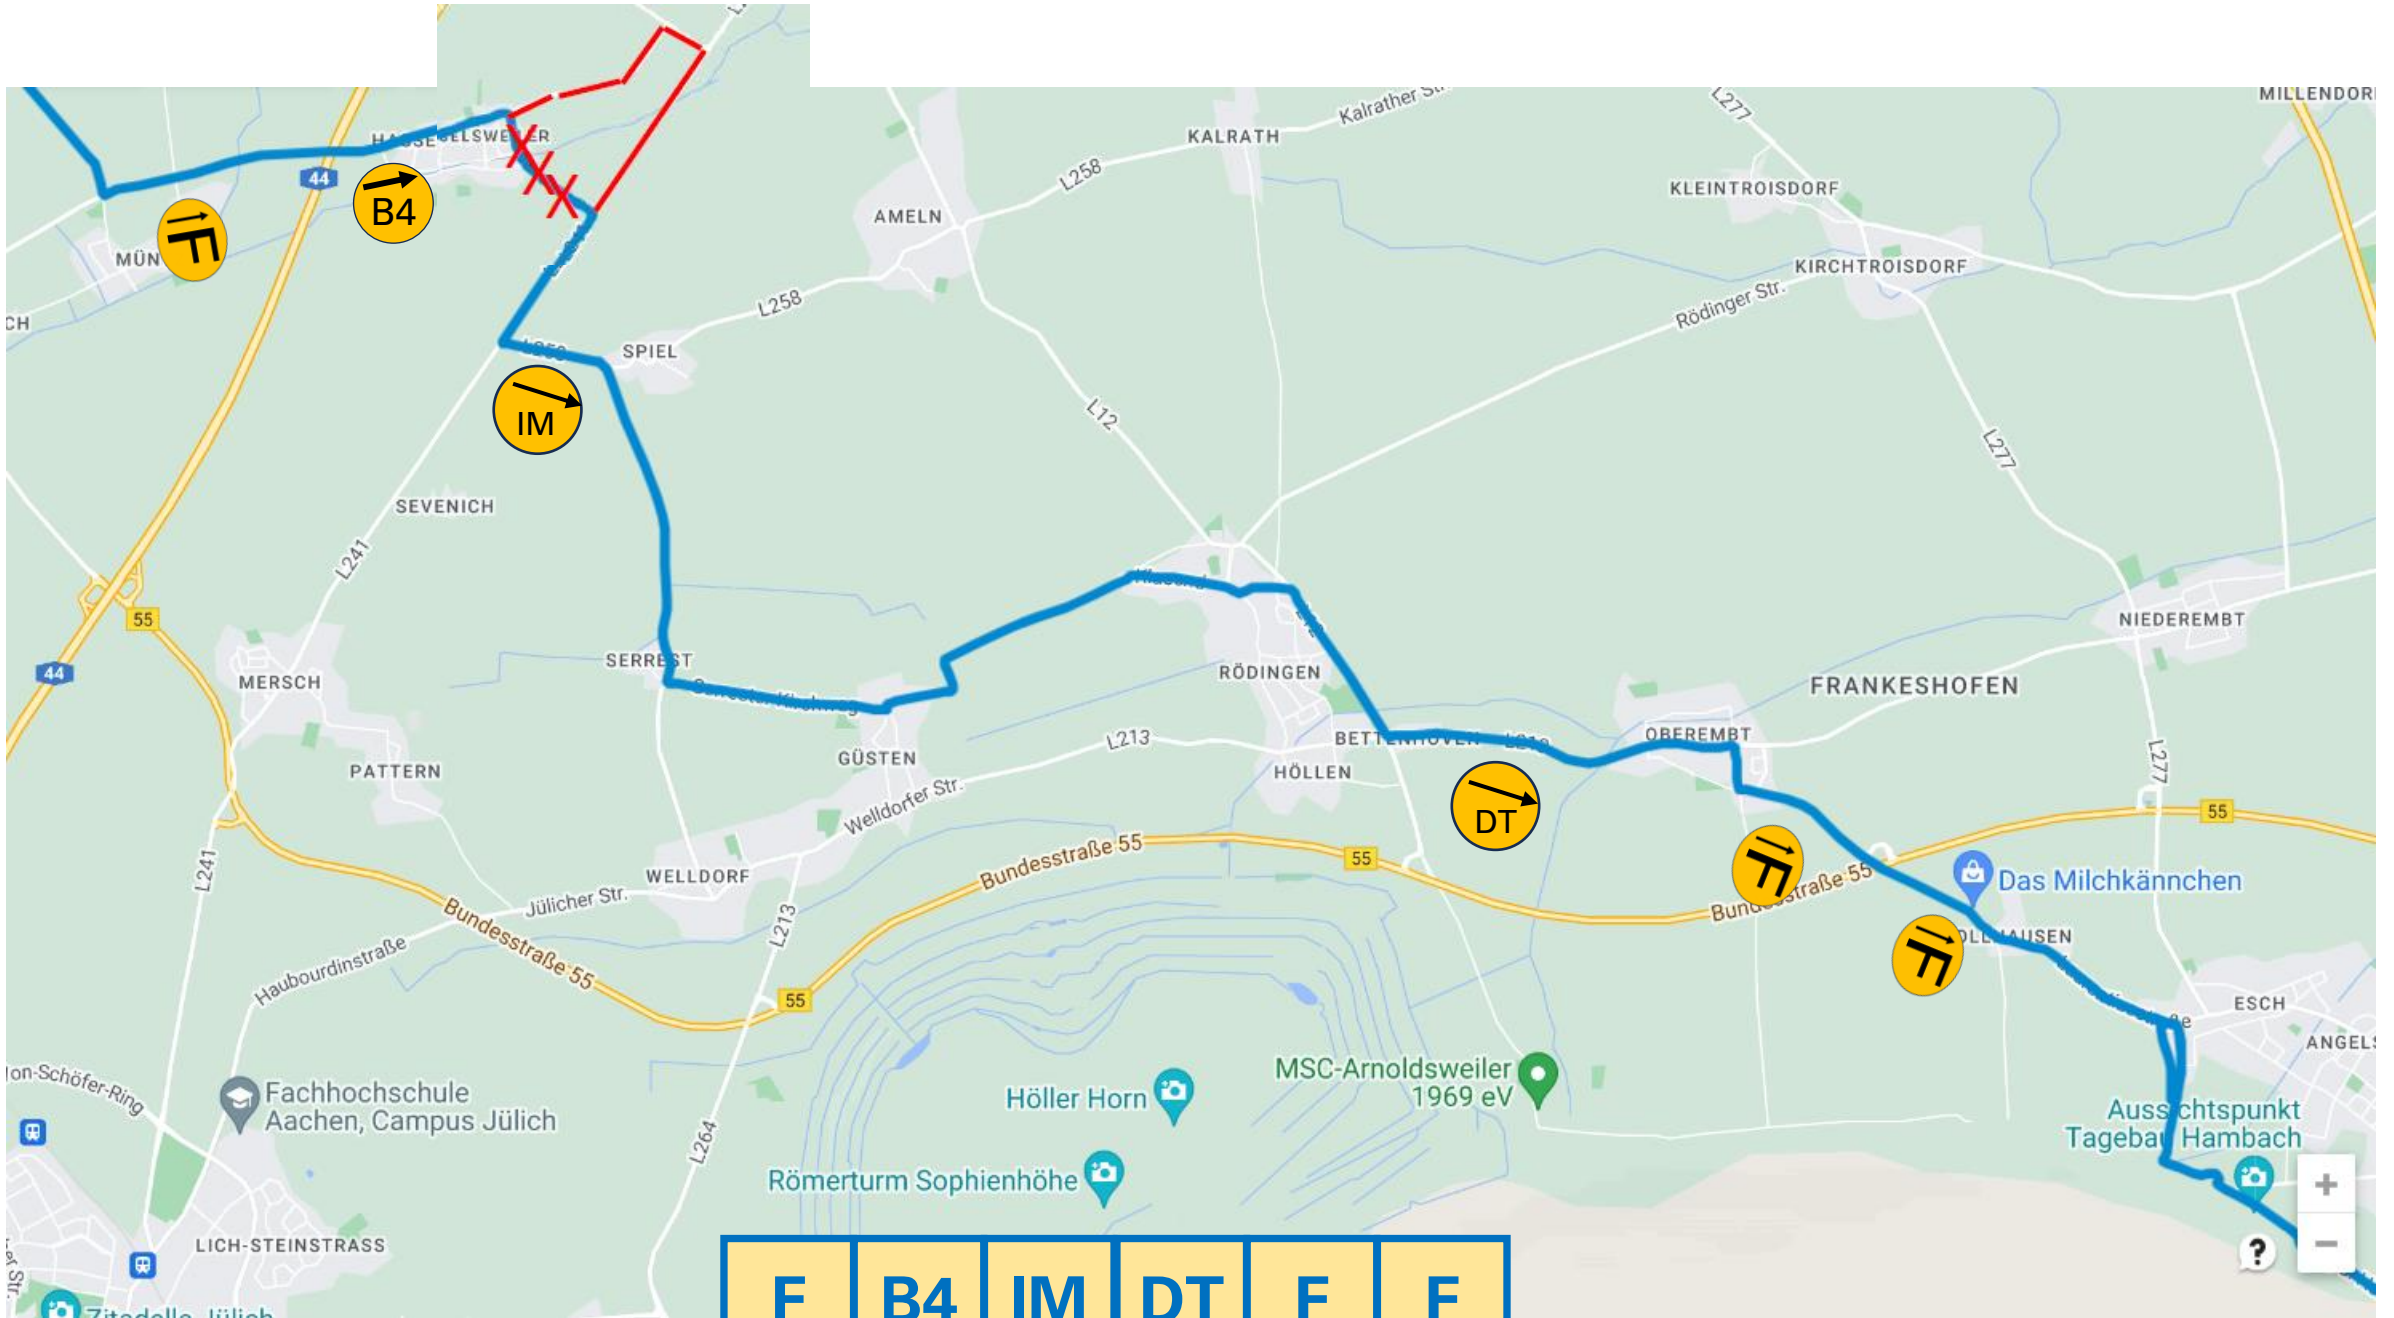

LE  BE F ST

F F FI  F

F F F

WP 2  
P Friedhof Begauer Str. St. Jöris

WP 1  
Am Birkenfeld - Stolberg

F F BI F F

F F  TS

F	KU	B2	F	EK	B1	08	F	F	F	UB	B3	CH
---	----	----	---	----	----	----	---	---	---	----	----	----

F	B4	IM	DT	F	F
---	----	----	----	---	---

M	M	M	55	55
---	---	---	----	----

Ab hier Bordkarte 2:

55	F	11	F	F
----	---	----	---	---

M	T	N	F	F	F	36	F	44
---	---	---	---	---	---	----	---	----

61	M	63	M	F	66
----	---	----	---	---	----