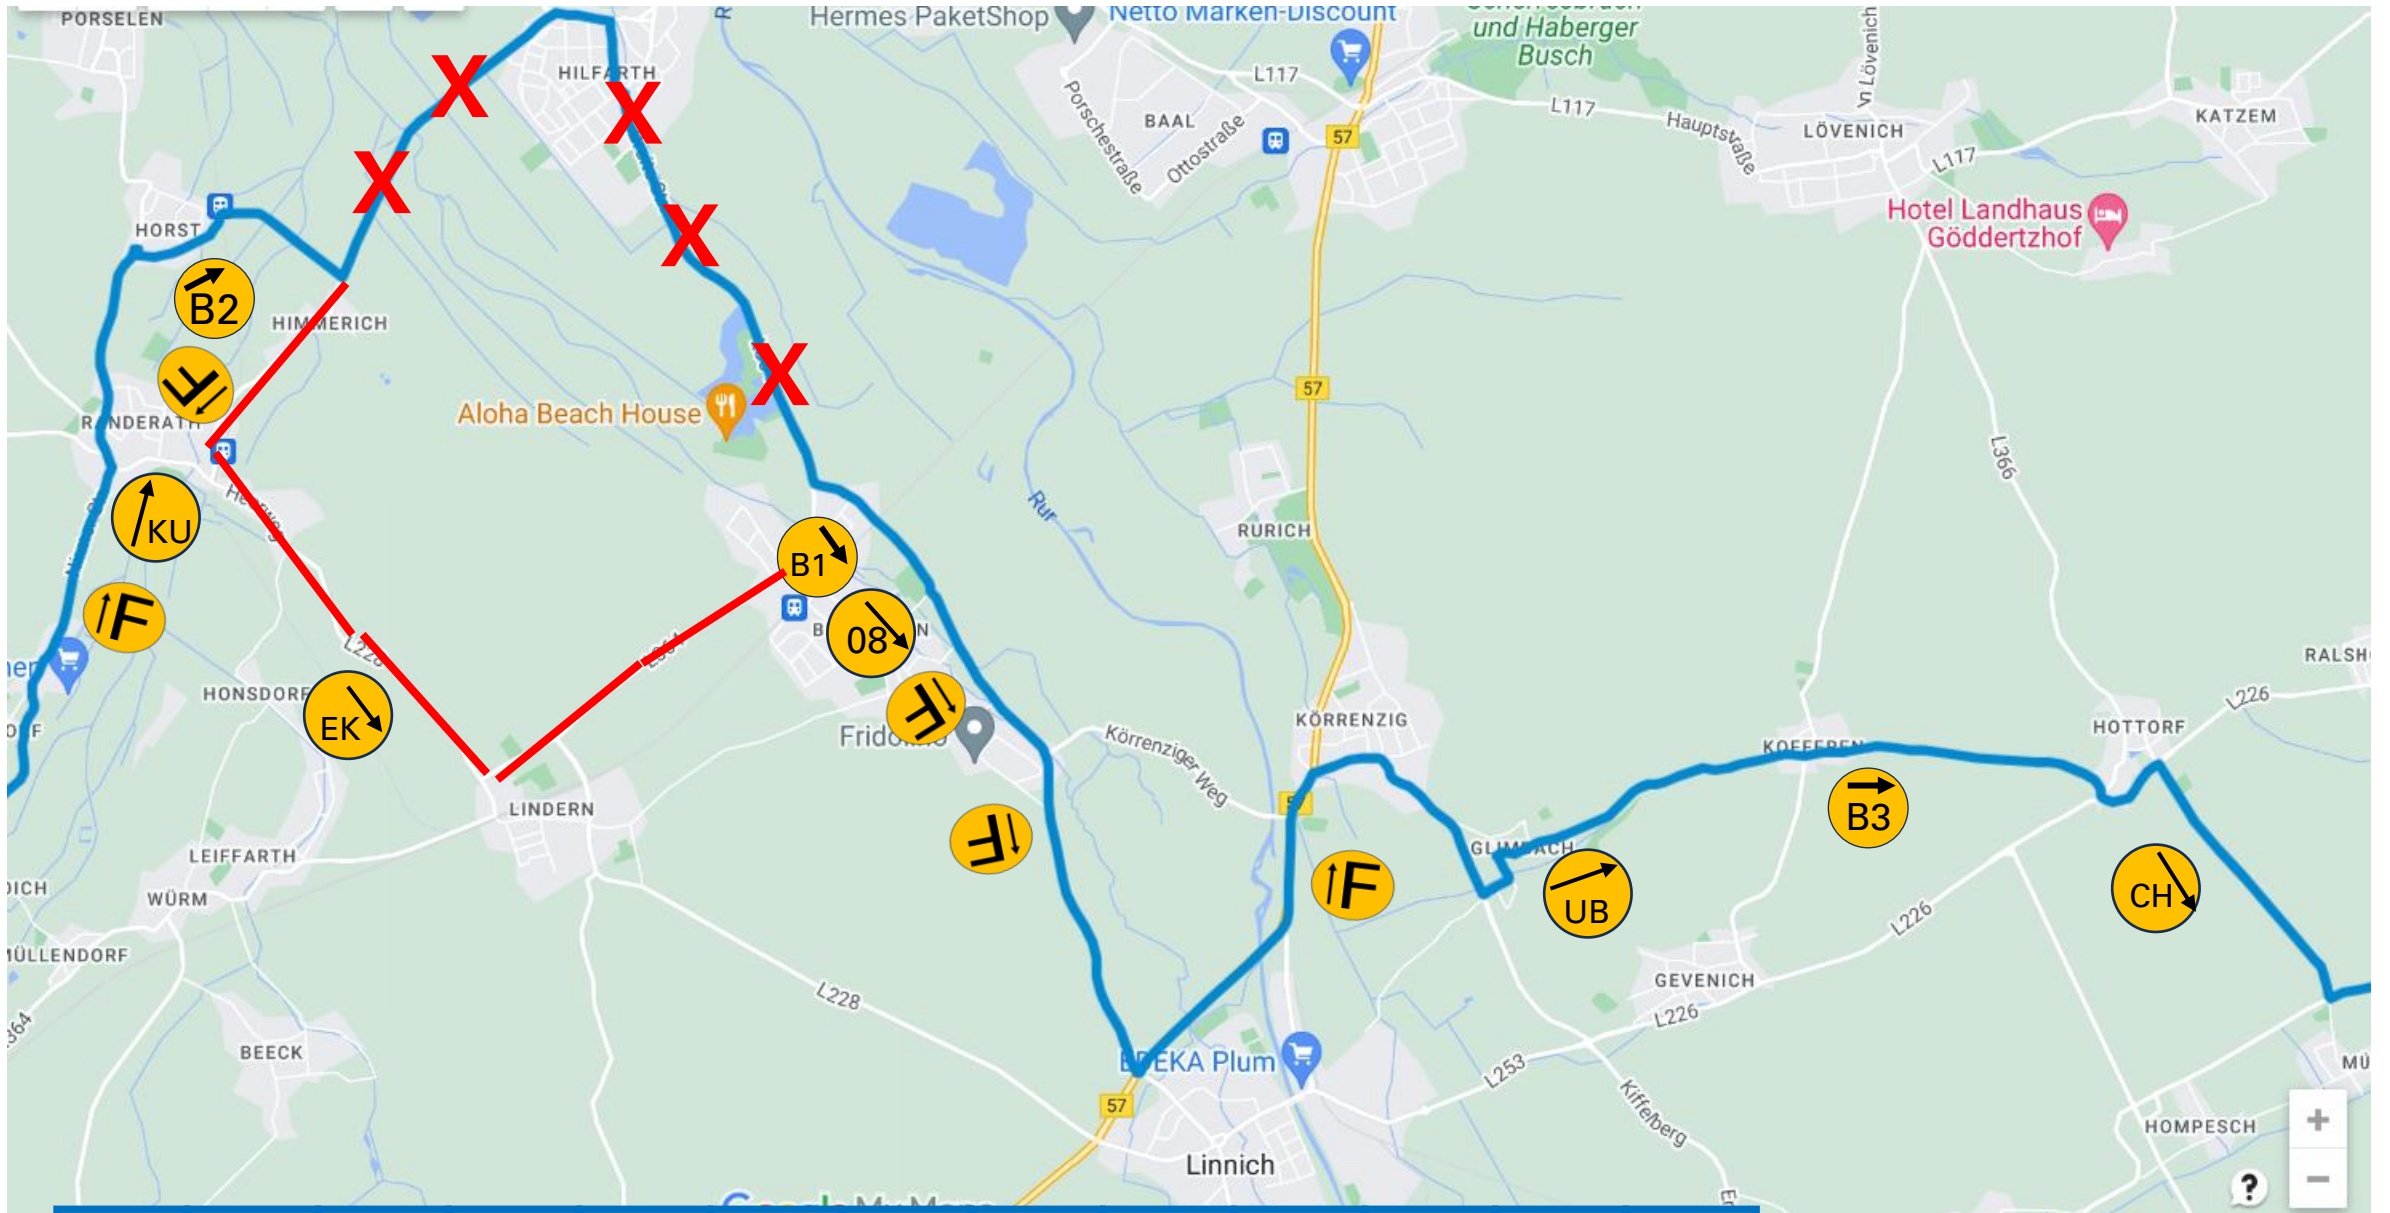

LE  BE F ST

F F FI  F

F F F

WP 2  
P Friedhof Begauer Str. St. Jöris

WP 1  
Am Birkenfeld - Stolberg

F F BI F F

F F  TS

F	KU	B2	F	EK	B1	08	F	F	F	UB	B3	CH
---	----	----	---	----	----	----	---	---	---	----	----	----

F	B4	IM	DT	F	F
---	----	----	----	---	---

M	M	M	55	55
---	---	---	----	----

Ab hier Bordkarte 2:

55	F	11	F	F
----	---	----	---	---

M	T	N	F	F	F	36	F	44
---	---	---	---	---	---	----	---	----

61	M	63	M	F	66
----	---	----	---	---	----