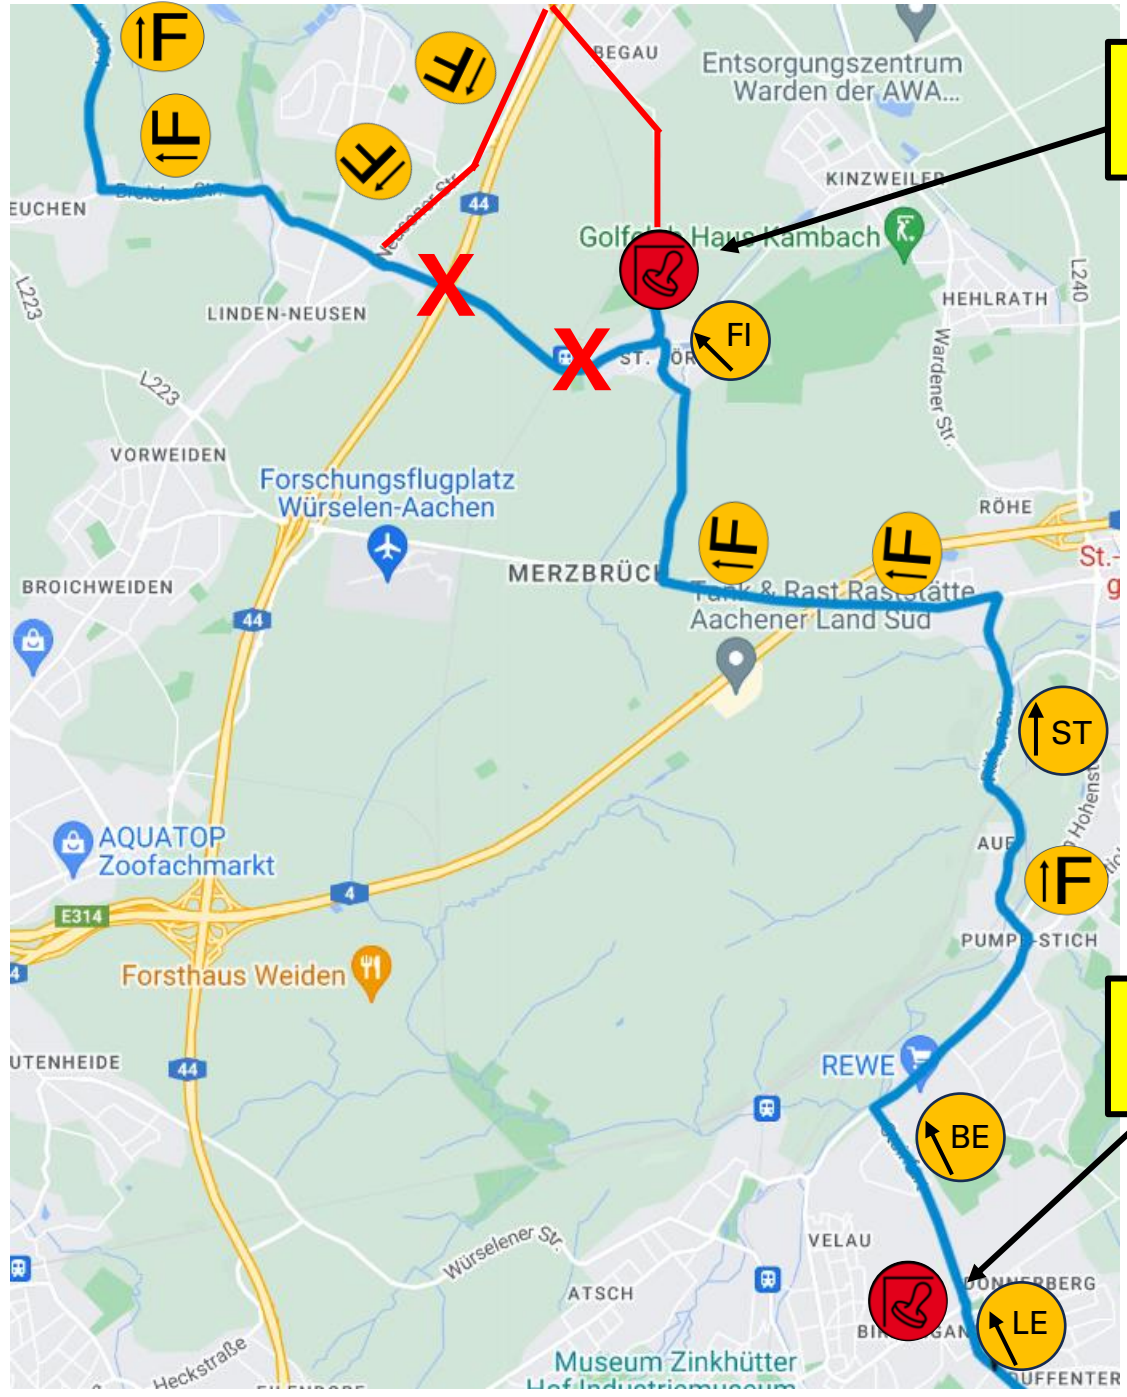

LE  BE F ST

F F FI  F

F F F

WP 2  
P Friedhof Begauer Str. St. Jöris

WP 1  
Am Birkenfeld - Stolberg

F F BI F F

F F  TS

F	KU	B2	F	EK	B1	08	F	F	F	UB	B3	CH
---	----	----	---	----	----	----	---	---	---	----	----	----

F	B4	IM	DT	F	F
---	----	----	----	---	---

M	M	M	55	55
---	---	---	----	----

Ab hier Bordkarte 2:

55	F	11	F	F
----	---	----	---	---

M	T	N	F	F	F	36	F	44
---	---	---	---	---	---	----	---	----

61	M	63	M	F	66
----	---	----	---	---	----