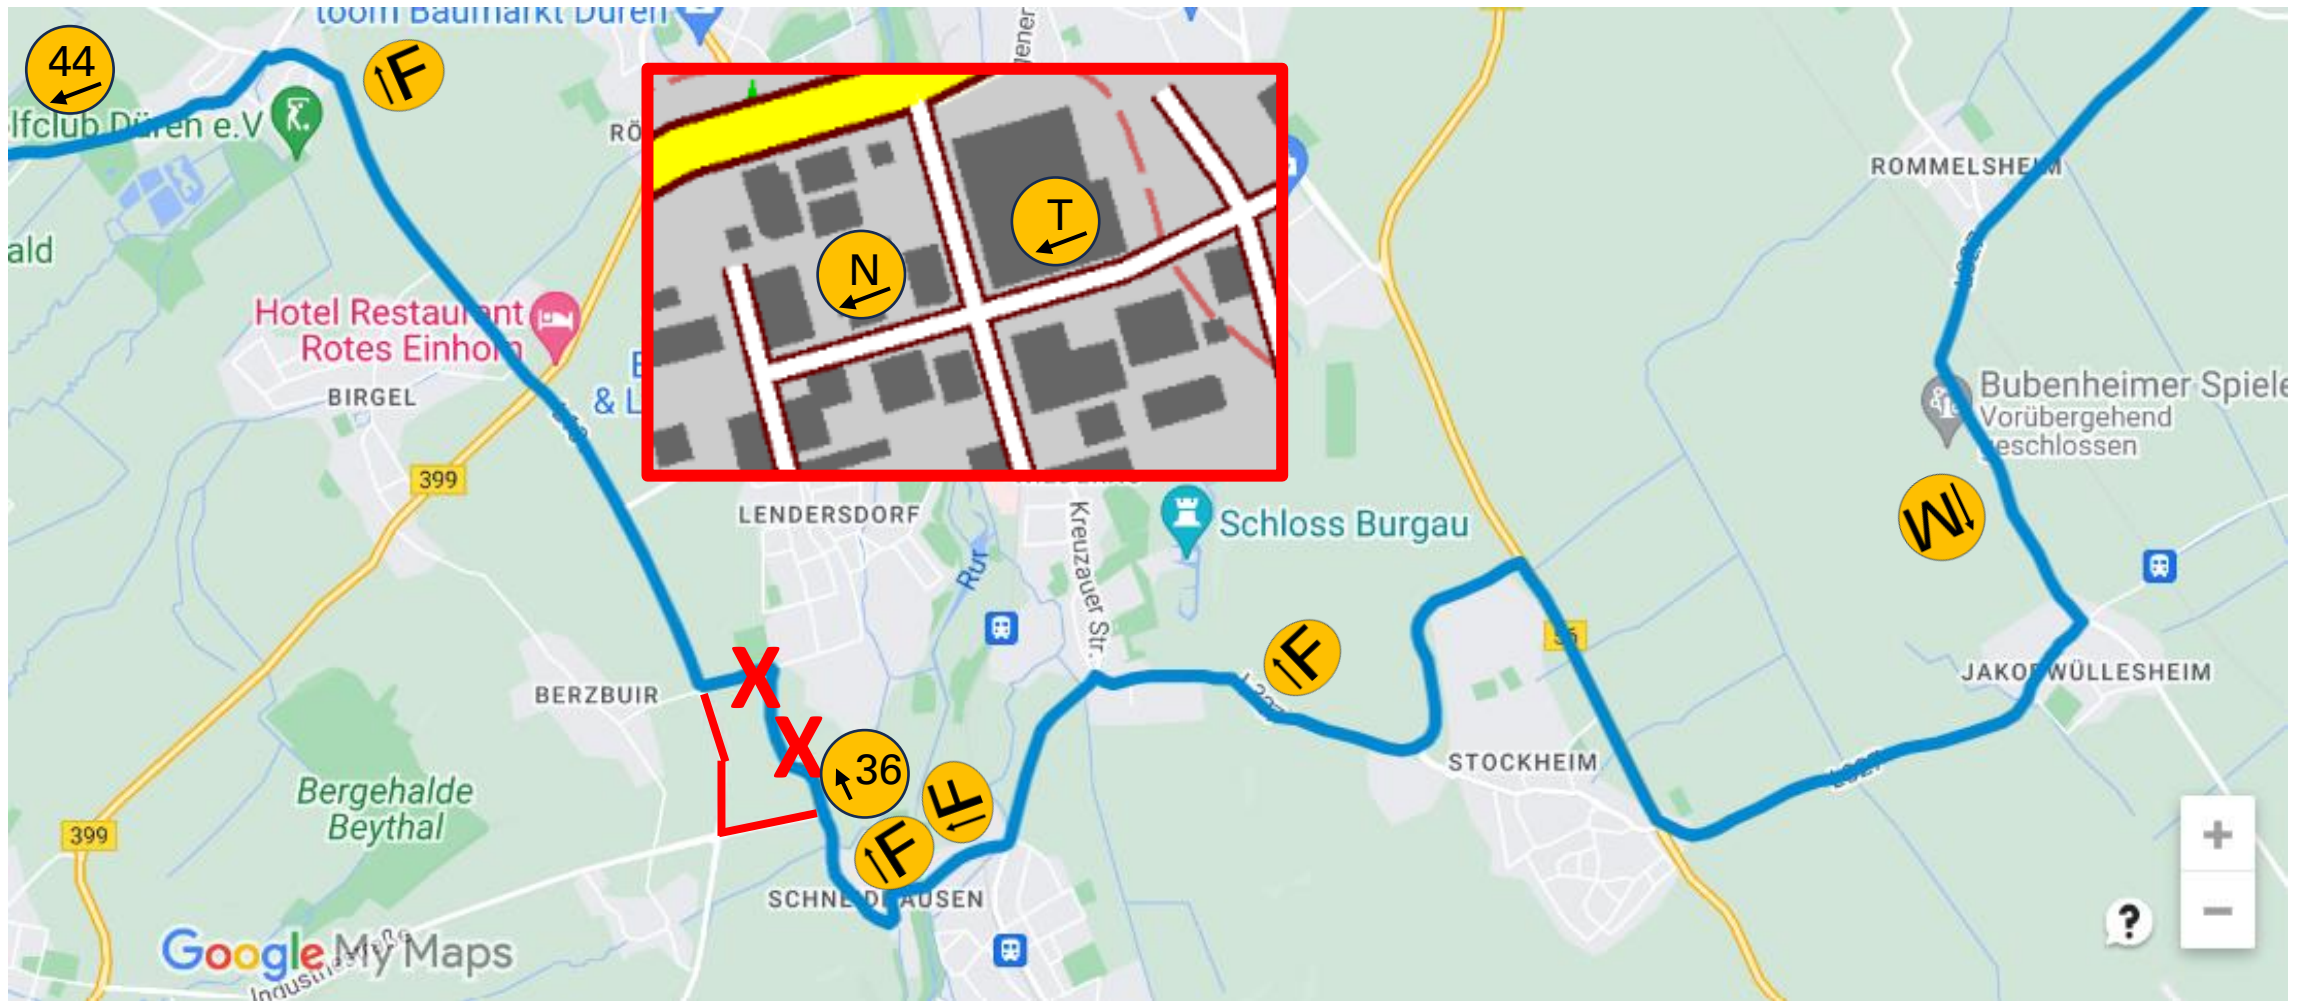

LE  BE F ST

F F FI  F

F F F

WP 2  
P Friedhof Begauer Str. St. Jöris

WP 1  
Am Birkenfeld - Stolberg

F F BI F F

F F  TS

F	KU	B2	F	EK	B1	08	F	F	F	UB	B3	CH
---	----	----	---	----	----	----	---	---	---	----	----	----

F	B4	IM	DT	F	F
---	----	----	----	---	---

M	M	M	55	55
---	---	---	----	----

Ab hier Bordkarte 2:

55	F	11	F	F
----	---	----	---	---

M	T	N	F	F	F	36	F	44
---	---	---	---	---	---	----	---	----

61	M	63	M	F	66
----	---	----	---	---	----