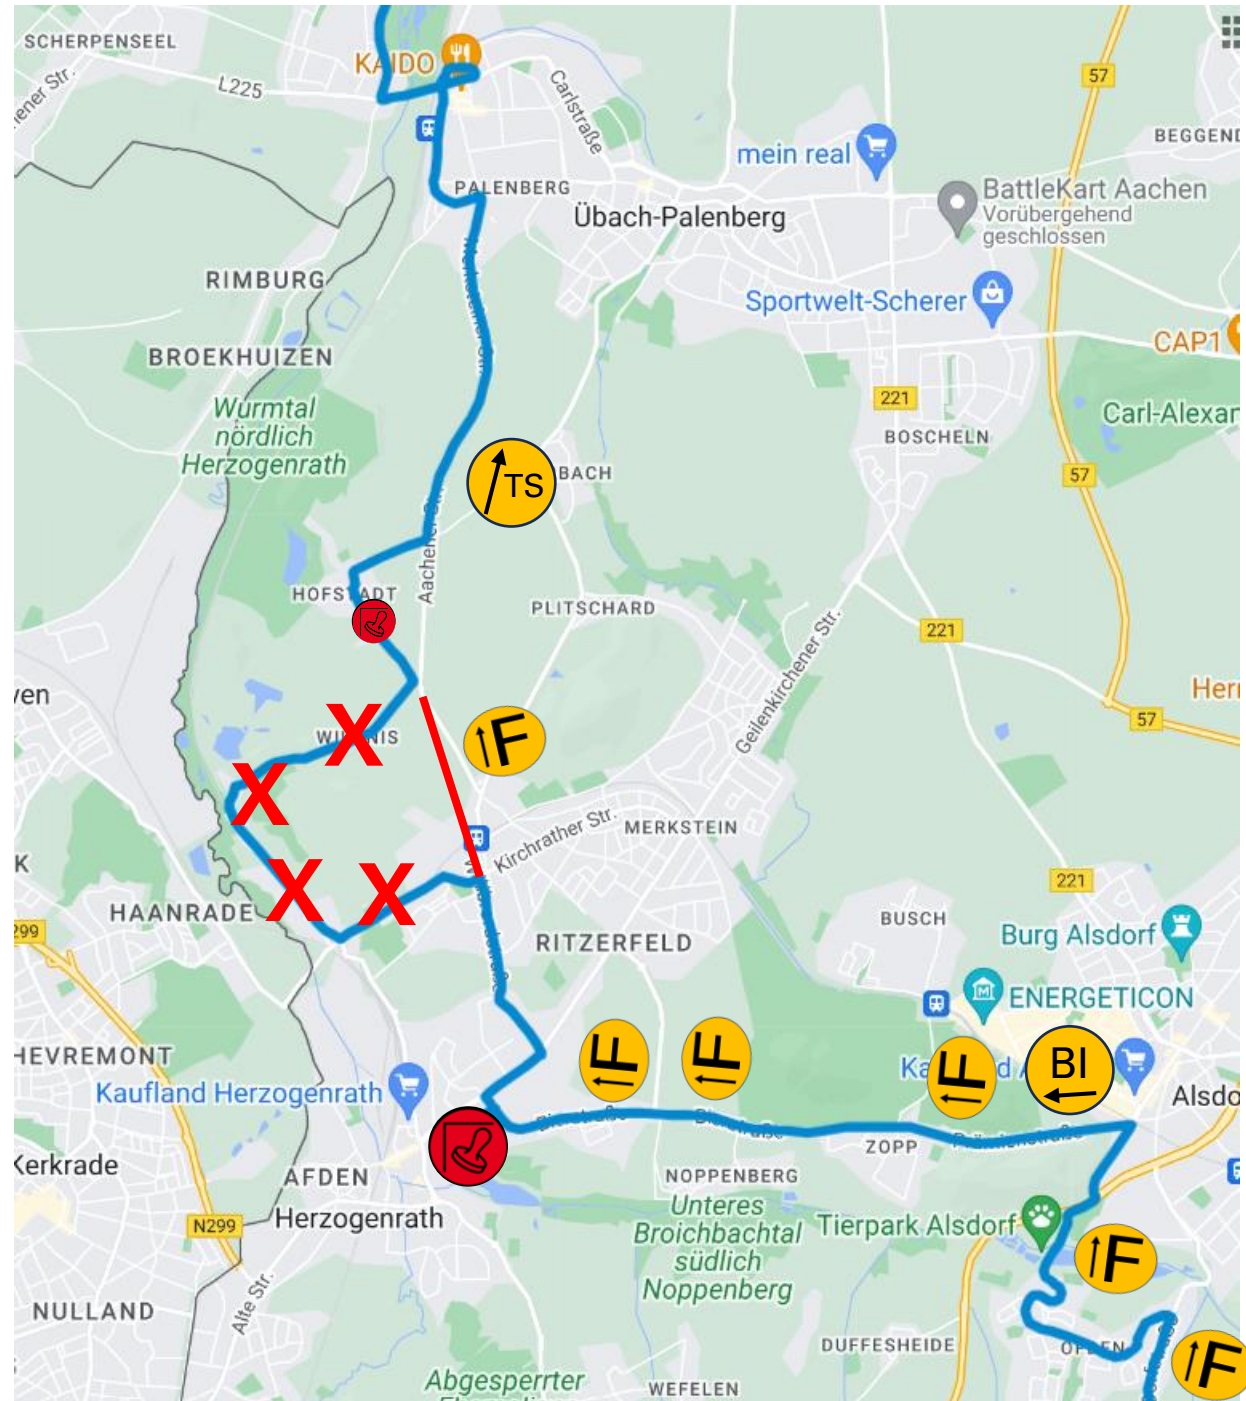

LE  BE F ST

F F FI  F

F F F

WP 2  
P Friedhof Begauer Str. St. Jöris

WP 1  
Am Birkenfeld - Stolberg

F F BI F F

F F  TS

F	KU	B2	F	EK	B1	08	F	F	F	UB	B3	CH
---	----	----	---	----	----	----	---	---	---	----	----	----

F	B4	IM	DT	F	F
---	----	----	----	---	---

M	M	M	55	55
---	---	---	----	----

Ab hier Bordkarte 2:

55	F	11	F	F
----	---	----	---	---

M	T	N	F	F	F	36	F	44
---	---	---	---	---	---	----	---	----

61	M	63	M	F	66
----	---	----	---	---	----