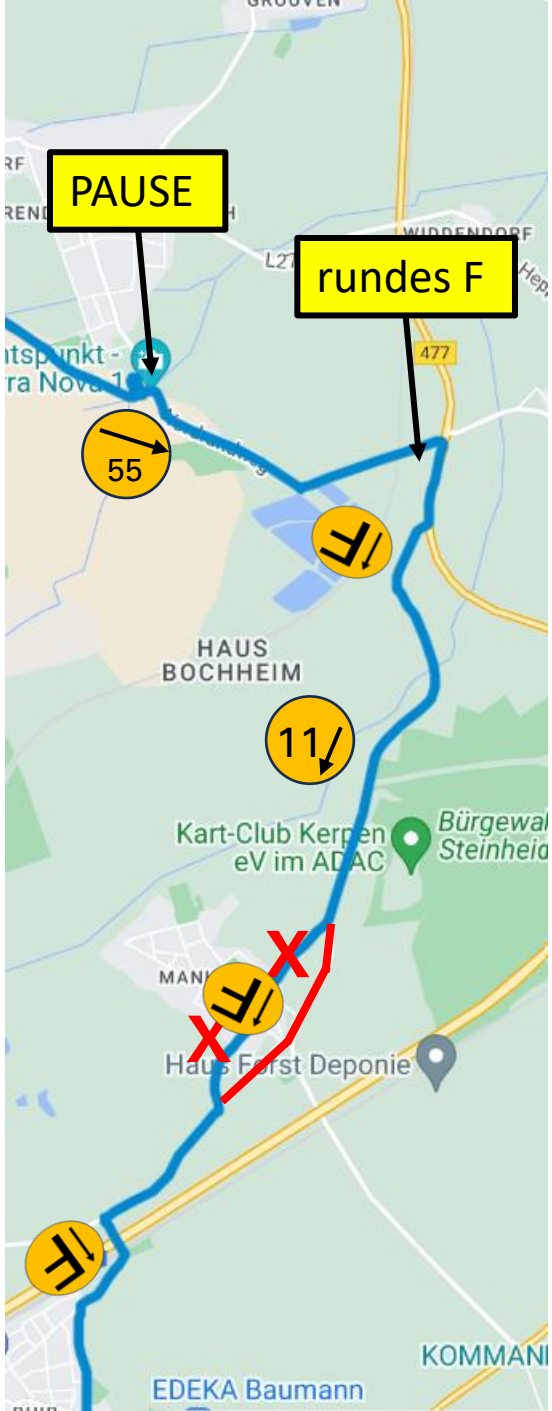

LE  BE F ST

F F FI  F

F F F

WP 2  
P Friedhof Begauer Str. St. Jöris

WP 1  
Am Birkenfeld - Stolberg

F F BI F F

F F  TS

F	KU	B2	F	EK	B1	08	F	F	F	UB	B3	CH
---	----	----	---	----	----	----	---	---	---	----	----	----

F	B4	IM	DT	F	F
---	----	----	----	---	---

M	M	M	55	55
---	---	---	----	----

Ab hier Bordkarte 2:

55	F	11	F	F
----	---	----	---	---

M	T	N	F	F	F	36	F	44
---	---	---	---	---	---	----	---	----

61	M	63	M	F	66
----	---	----	---	---	----