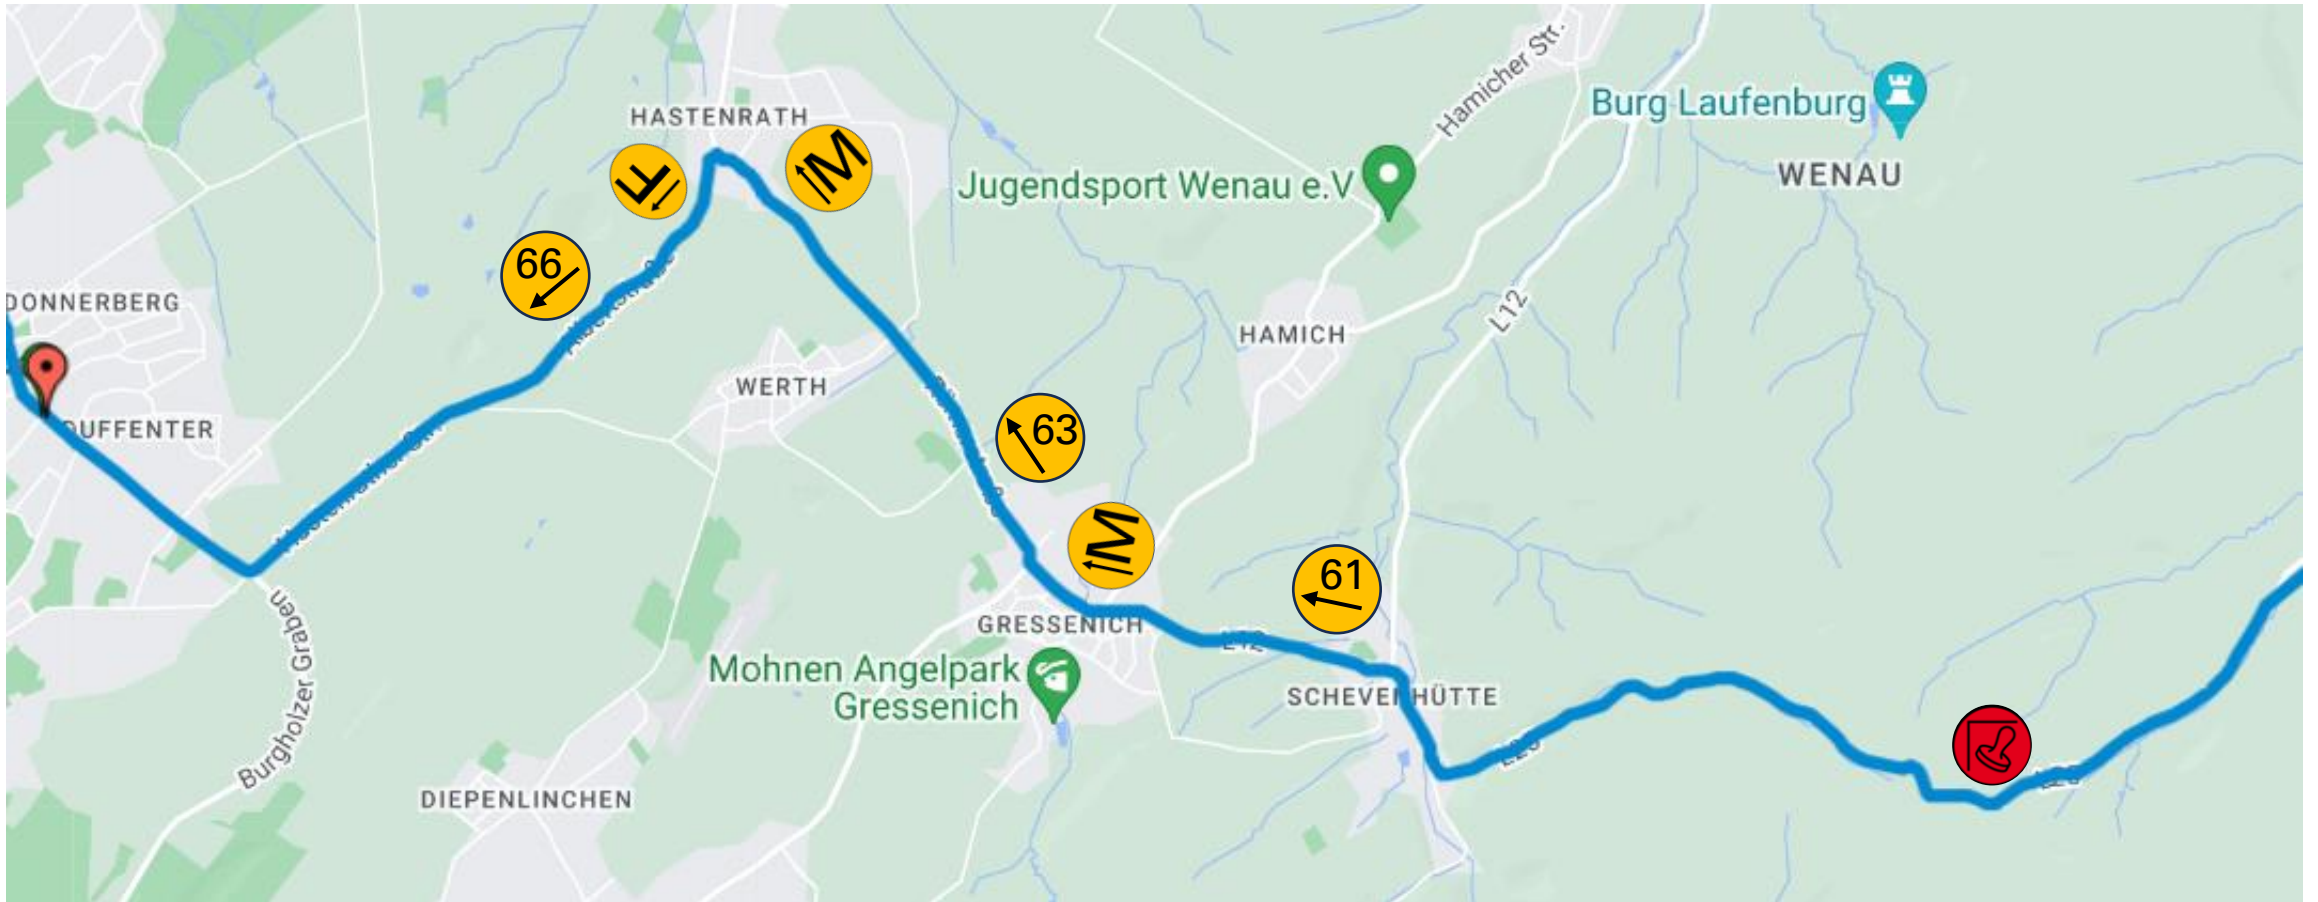

LE  BE F ST

F F FI  F

F F F

WP 2  
P Friedhof Begauer Str. St. Jöris

WP 1  
Am Birkenfeld - Stolberg

F F BI F F

F F  TS

F	KU	B2	F	EK	B1	08	F	F	F	UB	B3	CH
---	----	----	---	----	----	----	---	---	---	----	----	----

F	B4	IM	DT	F	F
---	----	----	----	---	---

M	M	M	55	55
---	---	---	----	----

Ab hier Bordkarte 2:

55	F	11	F	F
----	---	----	---	---

M	T	N	F	F	F	36	F	44
---	---	---	---	---	---	----	---	----

61	M	63	M	F	66
----	---	----	---	---	----